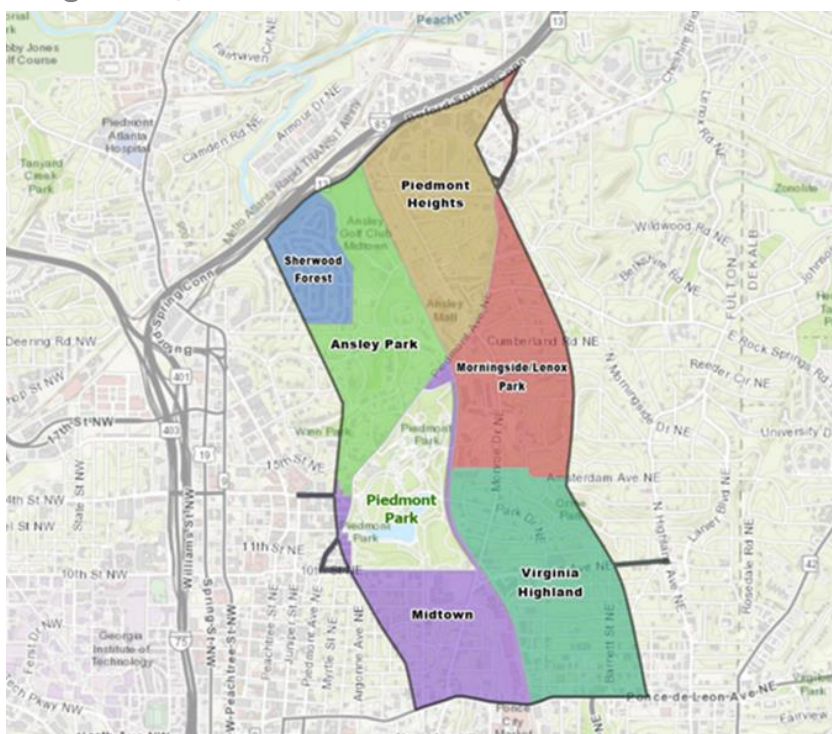

FOR MORE INFORMATION

engage@atlbeltline.org
404.477.3552
beltline.org/meetings