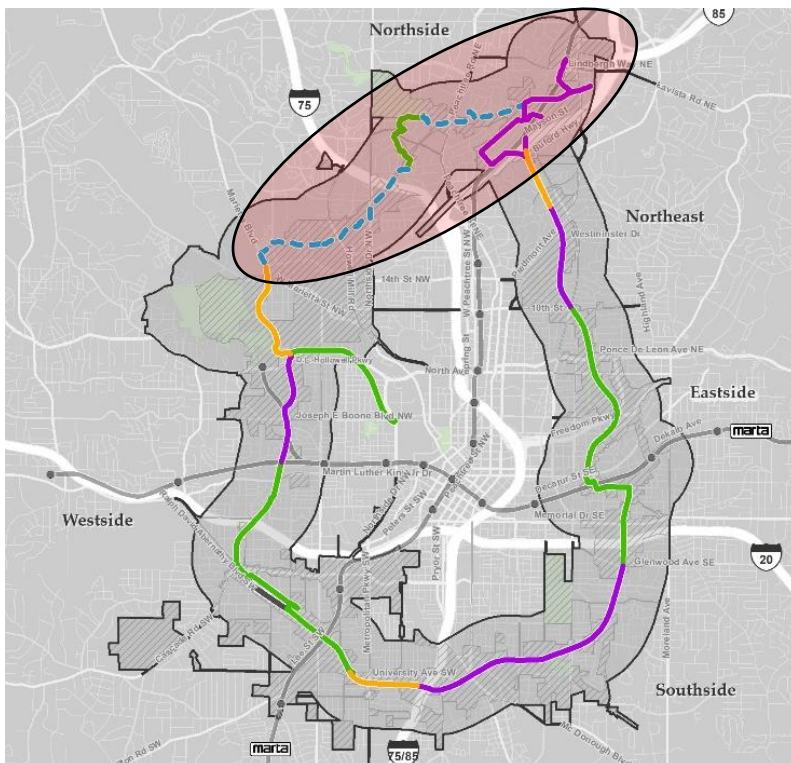

DATE

Monday, November 1, 2021

TIME

6:30pm to 8:00pm

VIRTUAL PUBLIC MEETING INFORMATION

Online Details at beltline.org/meetings

Or

Dial in by Phone

Phone: 929-205-6099

Webinar ID: 883 9804 8091

Please submit questions no later than Friday, October 29th at noon to:

meeting.questions@atlbeltline.org

FOR MORE INFORMATION

engage@atlbeltline.org

404.477.3574

beltline.org/meetings