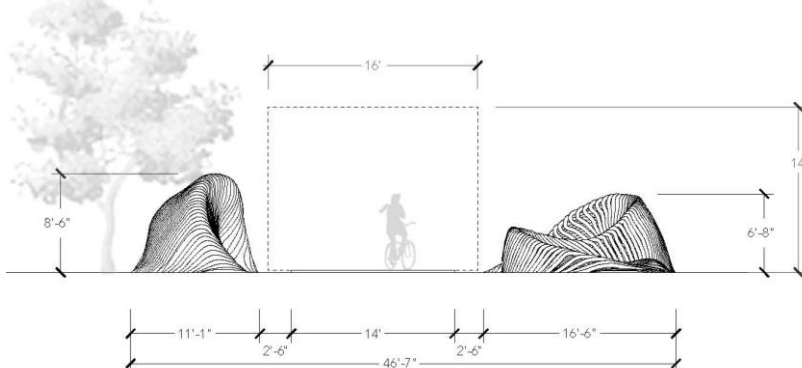

FOR MORE INFORMATION

engage@atlbeltline.org
404.477.3552
beltline.org/meetings