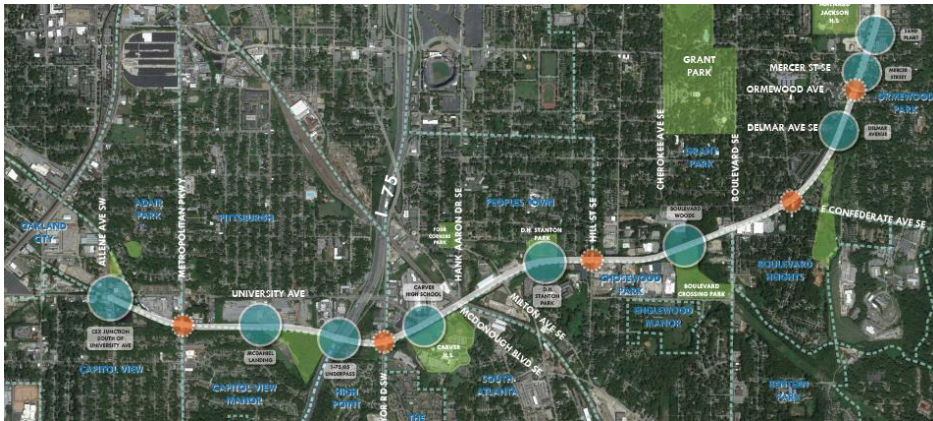

Atlanta
BeltLine®

Where Atlanta Comes Together

SE + SW STUDY GROUP: SOUTHSIDE TRAIL DESIGN & REYNOLDSTOWN STAGE

Please join us to discuss the design of the Southside Trail and the Reynoldstown Stage!

This community conversation will serve as a check in with the community to provide general updates for the design of the Southside Trail as well as the Reynoldstown Stage.

TIME

6:30-8:00pm

LOCATION

Carver Marketplace

ADDRESS

*1297 Jonesboro Road
Atlanta, GA 30315*

GETTING THERE

- ❖ This location is accessible via MARTA buses #55 and #155. See itsmarta.com for complete bus map and schedule.
- ❖ Please consider biking (bike racks available) or walking, if you are able.
- ❖ Free parking is available on site and on-street in the surrounding neighborhood.