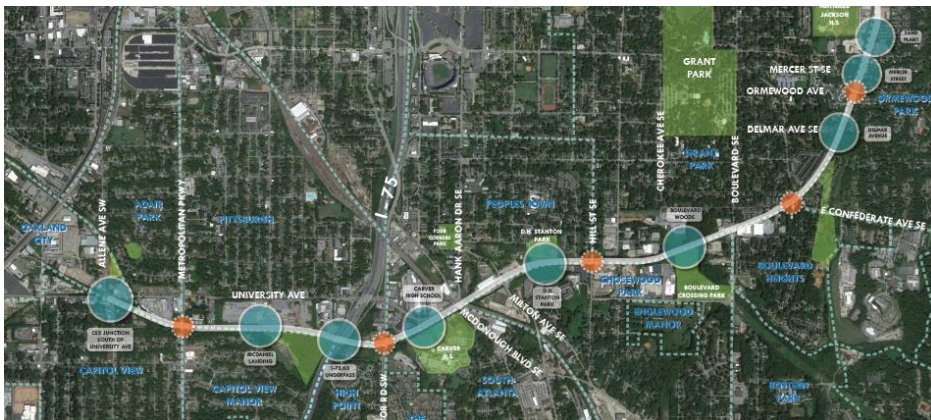

**Atlanta
BeltLine**

Where Atlanta Comes Together

SOUTHEAST + SOUTHWEST STUDY GROUP: SOUTHSIDE TRAIL DESIGN

Please join us to discuss the design of the Southside Trail!

This community conversation will serve as a follow up to the previous meetings which focused on the Atlanta BeltLine Southside Trail running between Glenwood Avenue SE and University Avenue SW. Atlanta BeltLine, Inc. will be presenting design concepts stemming from the community input and technical work that has occurred over the last few months.

The opportunity for additional community input and supporting meeting materials can be found at: beltline.org/engage-meetings. These materials will be posted the day of the meeting.

DATE

Thursday, November 3rd

TIME

6:30-8:00pm

LOCATION

Carver Marketplace

ADDRESS

*1297 Jonesboro Road
Atlanta, GA 30315*

GETTING THERE

- ❖ This location is accessible via MARTA buses #55 and #155. See itsmarta.com for complete bus map and schedule.
- ❖ Please consider biking (bike racks available) or walking, if you are able.
- ❖ Free parking is available on site and on-street in the surrounding neighborhood.

FOR MORE INFORMATION:

engage@atlbeltline.org // 404-477-3552