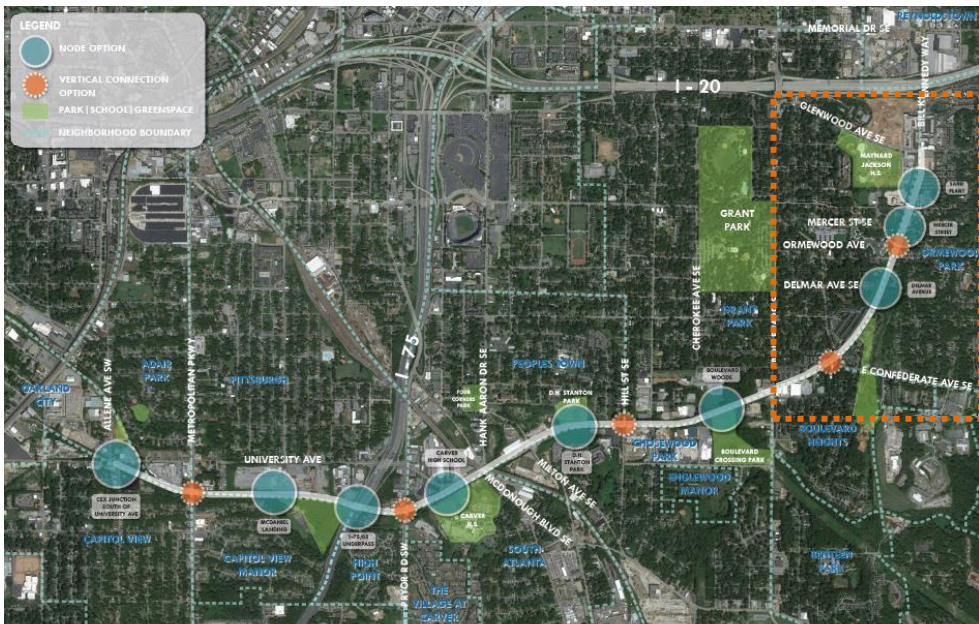

Atlanta
BeltLine®

Where Atlanta Comes Together

SOUTHEAST + SOUTHWEST STUDY GROUP: SOUTHSIDE TRAIL DESIGN

Please join us for the first of several conversations on the Southside Trail Design!

This in-depth dialogue will help us understand your thoughts on community spaces and ramps and stair connections on the trail between Glenwood Ave and Confederate Ave.

DATE

*Tuesday,
July 12, 2016*

TIME

6:30-8pm

LOCATION

Trees Atlanta

ADDRESS

*225 Chester Ave
Atlanta, GA 30316*

GETTING THERE

- ❖ This location is accessible via MARTA Bus #21. See itsmarta.com for complete bus map and schedule.
- ❖ Limited free parking.
- ❖ Please consider carpooling, biking or walking!

FOR MORE INFORMATION: