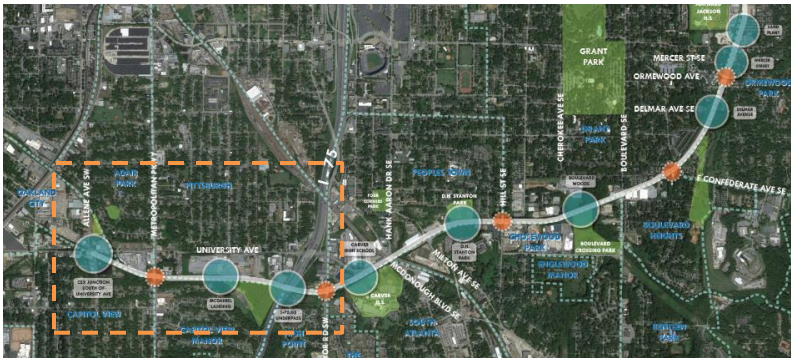

**Atlanta
BeltLine**

Where Atlanta Comes Together

SPECIAL CALL SOUTHEAST AND SOUTHWEST STUDY GROUP

Please join us to discuss the design of the Southside Trail!

This detailed dialogue will focus on the Atlanta BeltLine between Pryor Road SW and University Ave SW. We are seeking input on the location of ramps and stairs to access the trail, as well as what type of community spaces you would like to experience along this section of the trail.

DATE

Tuesday, September 13

TIME

6:30-8:00pm

LOCATION

Carver Marketplace

ADDRESS

*1297 Jonesboro Road
Atlanta, GA 30315*

GETTING THERE

- ❖ This location is accessible via MARTA buses #55 and #155. See itsmarta.com for complete bus map and schedule.
- ❖ Please consider biking (bike racks available) or walking, if you are able.
- ❖ Free parking is available on site and on-street in the surrounding neighborhood.